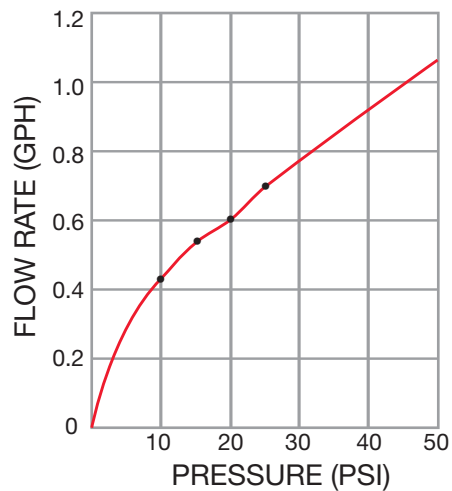

### SPECIFICATIONS

- Flow rates: .52 GPH (2 l/h) at 15 PSI (1 BAR)
  - Dripper color code: blue
- Operating pressure: 7-20 PSI (.5-1.4 BAR)
- Dripline color code: black or brown
- Size: 1/4" (.170 ID x 240 OD) (4 mm ID x 6 mm OD)
- Spacing: 6", 9" or 12" (15 cm, 22 cm, or 30 cm)
- Available in 100', 500', 1000' and 3000' coils (30 m, 150 m, 300 m, 900 m)
- Minimum bending radius: 2' (60 cm)
- Filter requirement: 155 mesh

### MATERIAL

- Linear low-density polyethylene

# MICRO-LINE™ DRIFLINE

| PRESSURE VS. FLOW |             |
|-------------------|-------------|
| Pressure in PSI   | Flow in GPH |
| 10                | .42         |
| 15                | .52         |
| 20                | .60         |
| 25                | .67         |

## FLOW RATE VS. PRESSURE